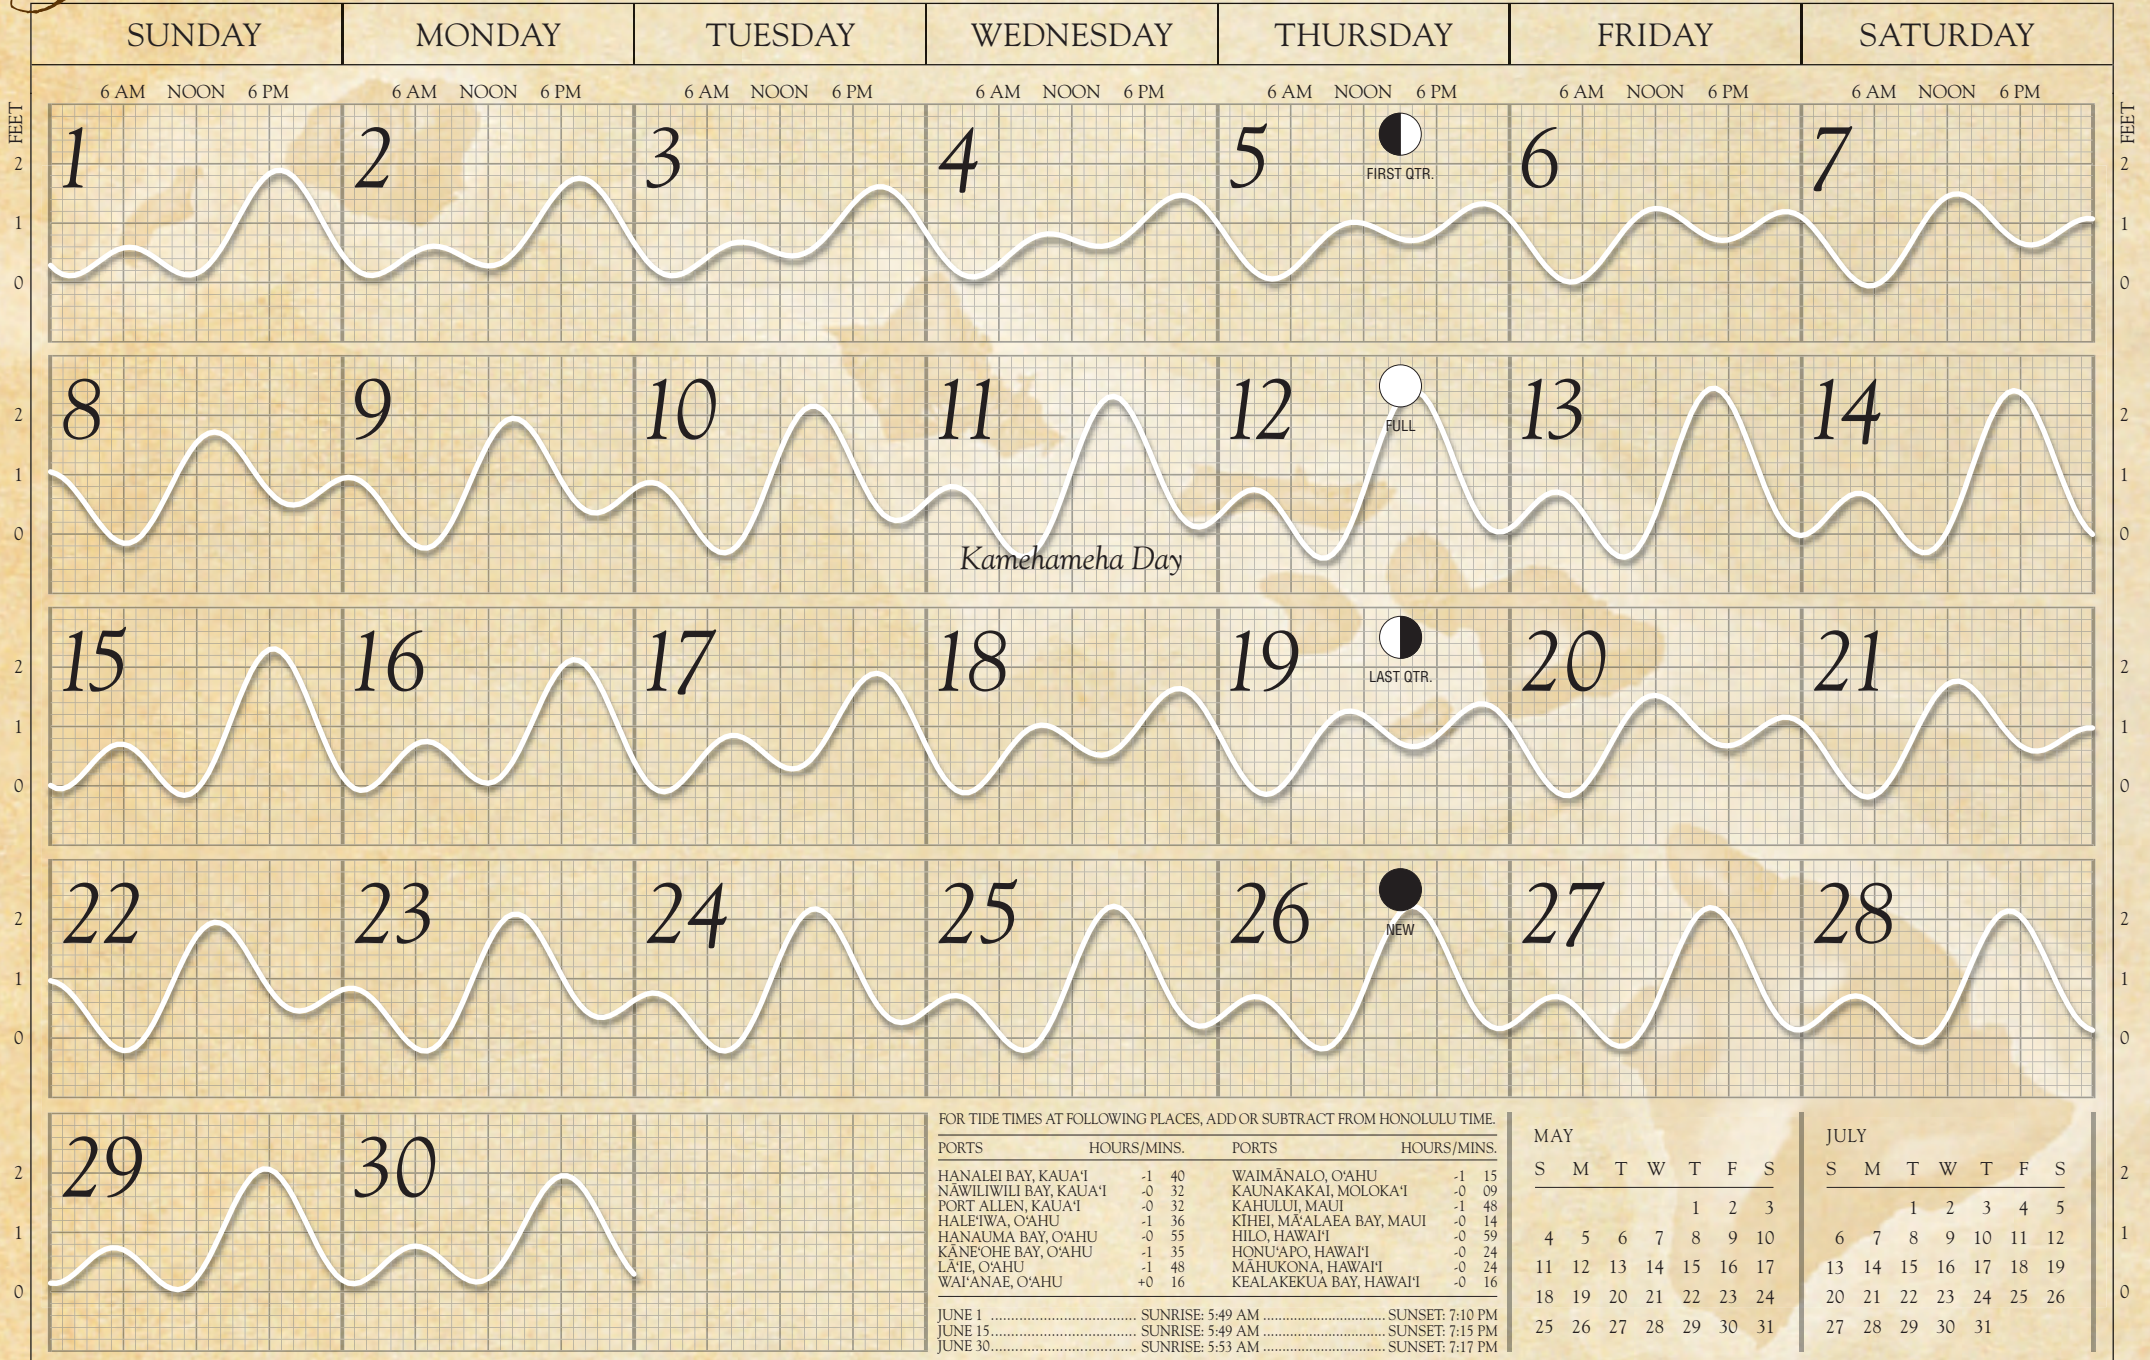

# June 2014

Wailuaiki Falls along Hana Highway, Maui • Young Brothers, Limited & Foss

MAY							JULY							
S	M	T	W	T	F	S	S	M	T	W	T	F	S	
				1	2	3				1	2	3	4	5
4	5	6	7	8	9	10	6	7	8	9	10	11	12	
11	12	13	14	15	16	17	13	14	15	16	17	18	19	
18	19	20	21	22	23	24	20	21	22	23	24	25	26	
25	26	27	28	29	30	31	27	28	29	30	31			

JUNE 1 ..... SUNRISE: 5:49 AM ..... SUNSET: 7:10 PM  
 JUNE 15 ..... SUNRISE: 5:49 AM ..... SUNSET: 7:15 PM  
 JUNE 30 ..... SUNRISE: 5:53 AM ..... SUNSET: 7:17 PM