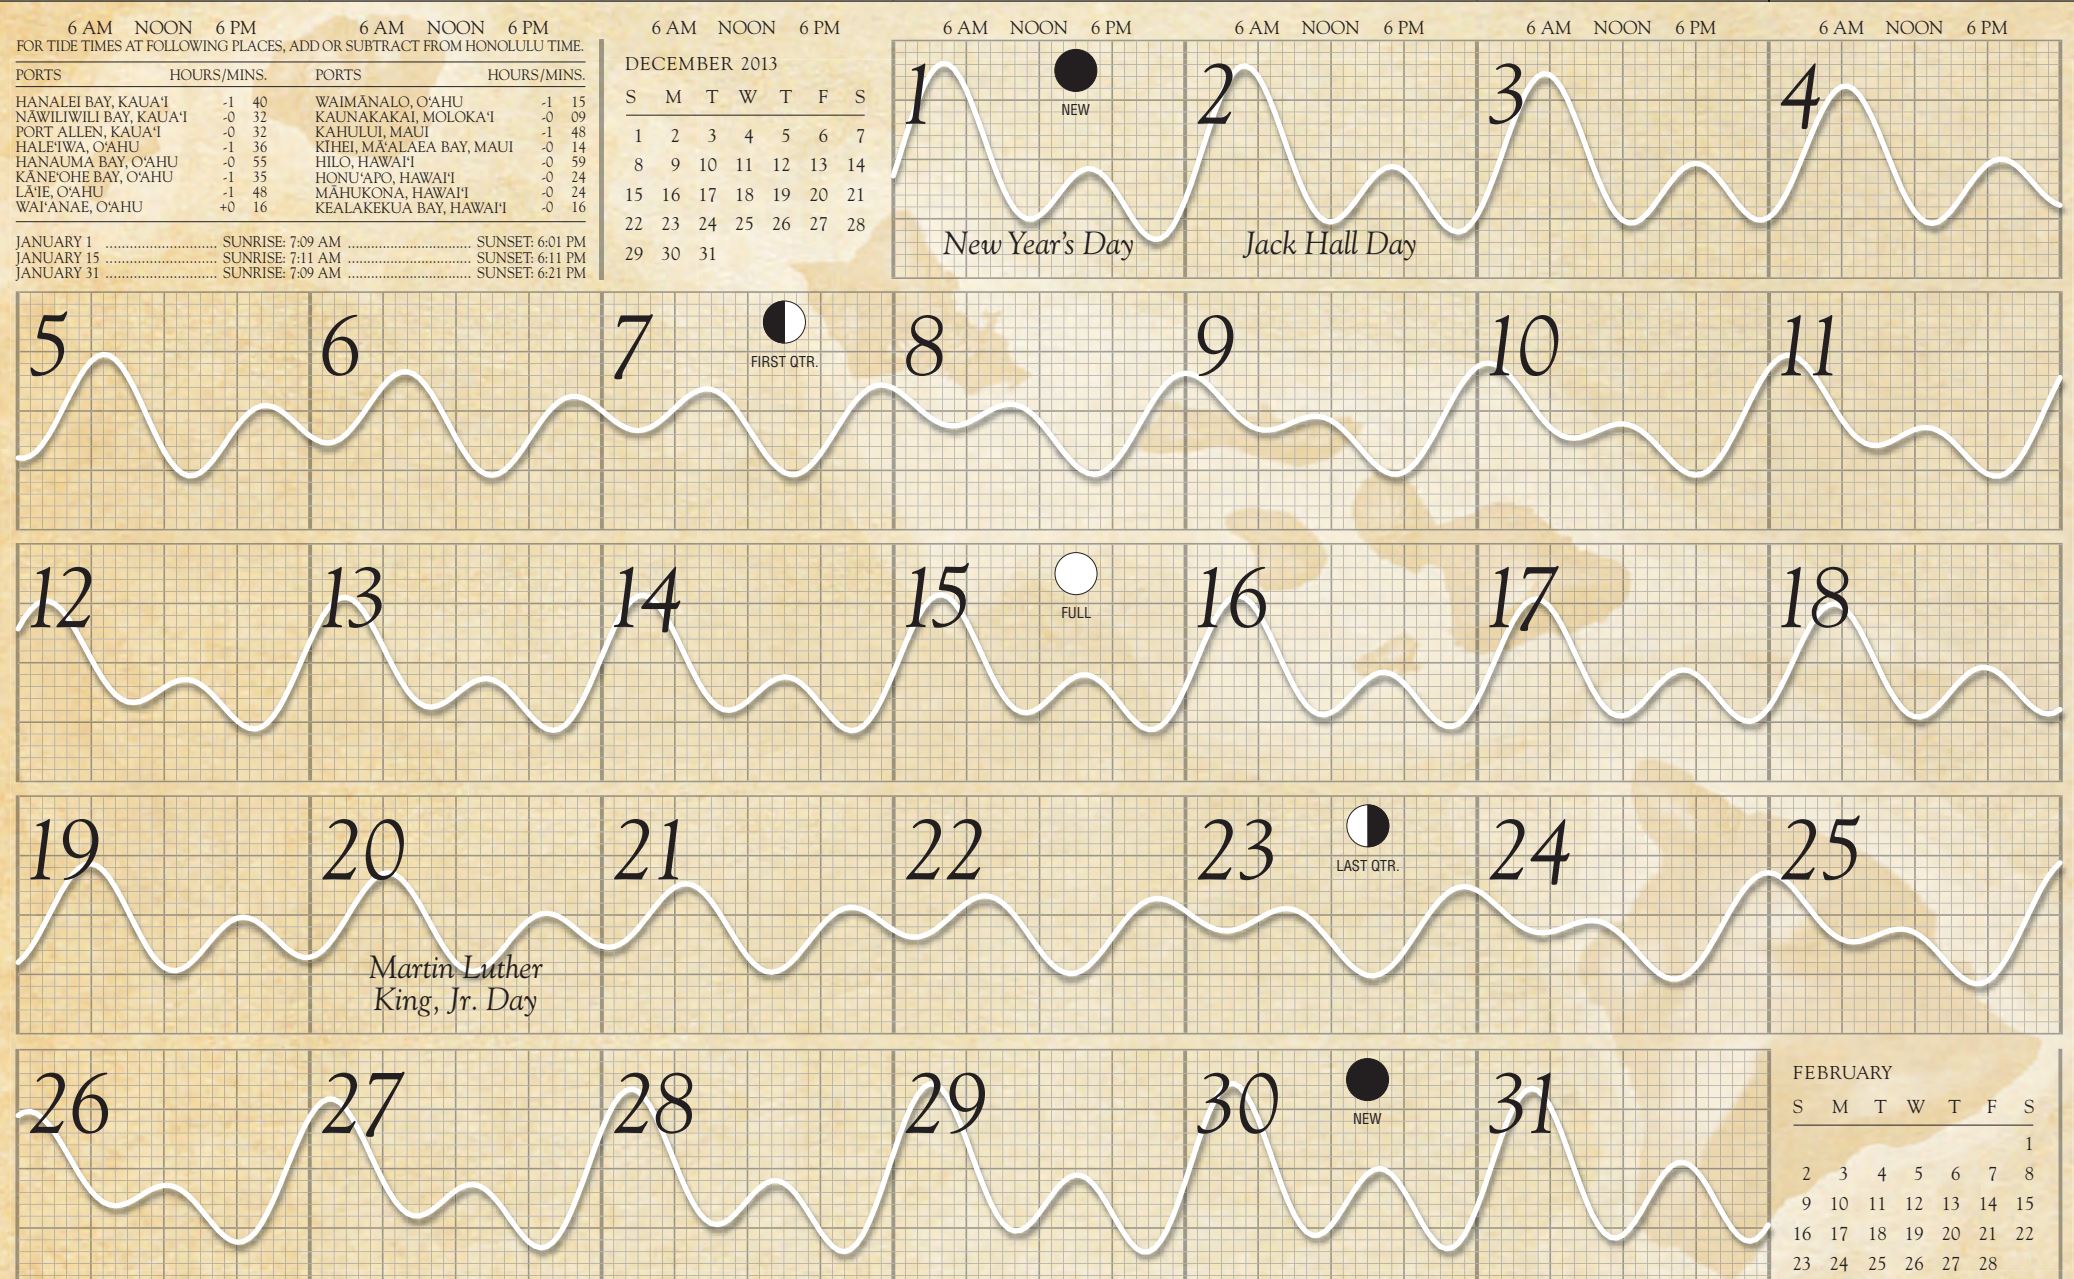

January 2014

Mauna Kea, Big Island • Young Brothers, Limited & Foss

PORTS	HOURS/MINS.	PORTS	HOURS/MINS.
HANALEI BAY, KAUAI	-1 40	WAIMANALO, OAHU	-1 15
NAWILIWILI BAY, KAUAI	-0 32	KAUNAKAKAI, MOLOKAI	-0 09
PORT ALLEN, KAUAI	-0 32	KAHULUI, MAUI	-1 48
HALEIWA, OAHU	-1 36	KIHEI, MAALAE BAY, MAUI	-0 14
HANAUMA BAY, OAHU	-0 55	HILO, HAWAII	-0 59
KANEHOHE BAY, OAHU	-1 35	HONU'APO, HAWAII	-0 24
LAIE, OAHU	-1 48	MAHUKONA, HAWAII	-0 24
WAI'ANA'E, OAHU	+0 16	KEALAKEKUA BAY, HAWAII	-0 16

JANUARY 1 SUNRISE: 7:09 AM SUNSET: 6:01 PM
 JANUARY 15 SUNRISE: 7:11 AM SUNSET: 6:11 PM
 JANUARY 31 SUNRISE: 7:09 AM SUNSET: 6:21 PM