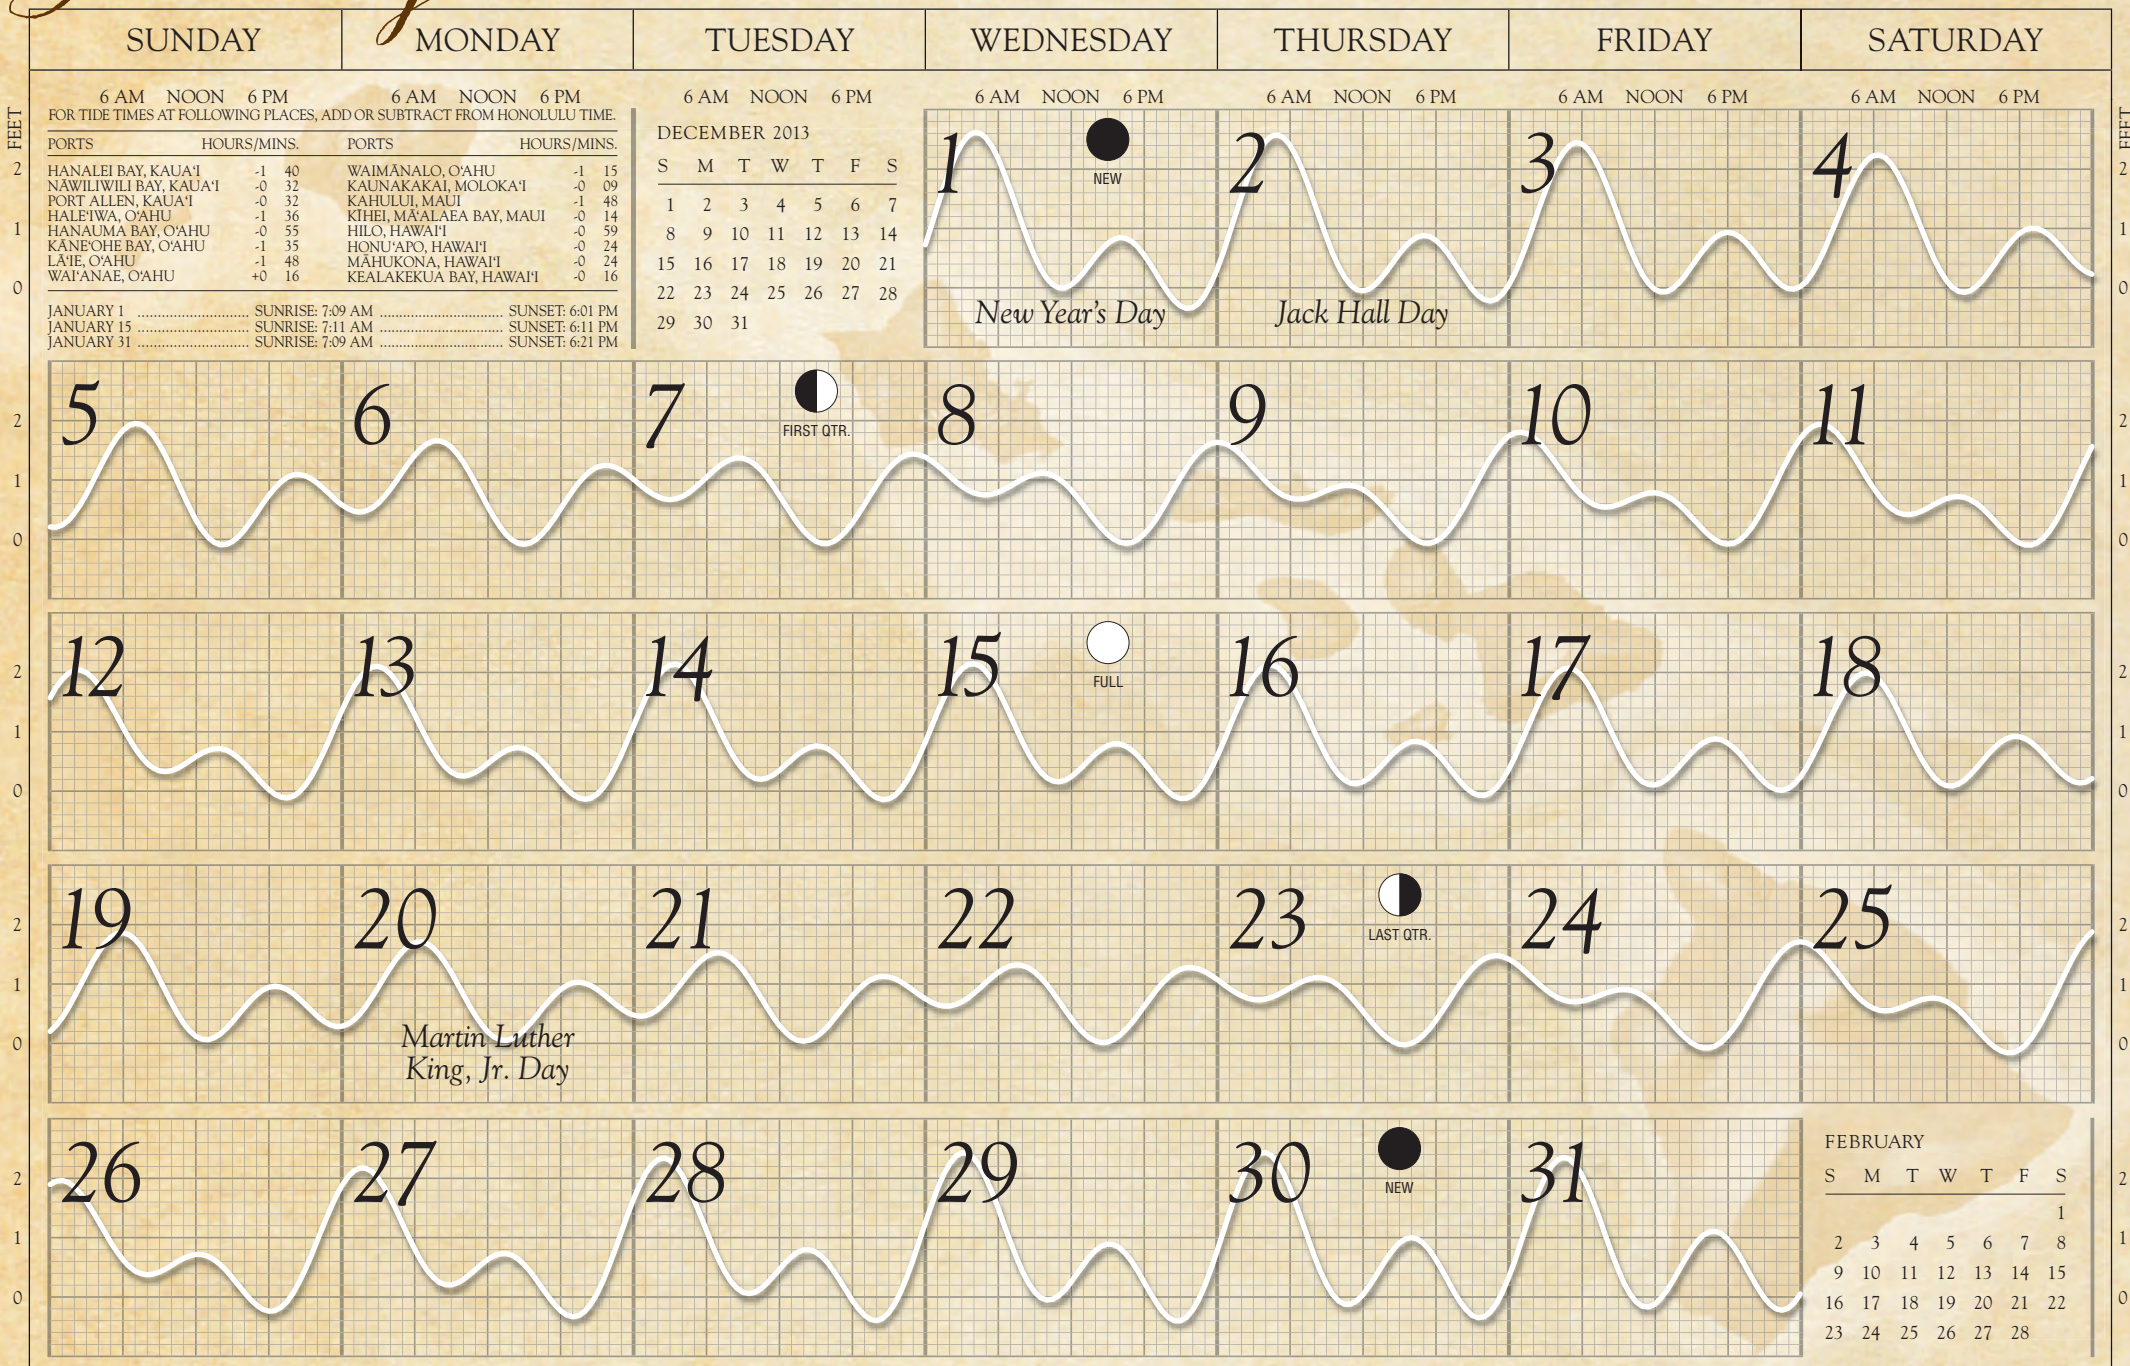

January 2014

Mauna Kea, Big Island • Young Brothers, Limited & Foss

PORTS	HOURS/MINS.	PORTS	HOURS/MINS.
HANALEI BAY, KAUAI	-1 40	WAIMANALO, OAHU	-1 15
NAWILIWILI BAY, KAUAI	-0 32	KAUNAKAKAI, MOLOKAI	-0 09
PORT ALLEN, KAUAI	-0 32	KAHULUI, MAUI	-1 48
HALEIWA, OAHU	-1 36	KIHEI, MAALAE BAY, MAUI	-0 14
HANAUMA BAY, OAHU	-0 55	HILO, HAWAII	-0 59
KANEHOHE BAY, OAHU	-1 35	HONU'APO, HAWAII	-0 24
LAIE, OAHU	-1 48	MAHUKONA, HAWAII	-0 24
WAI'ANA'E, OAHU	+0 16	KEALAKEKUA BAY, HAWAII	-0 16

JANUARY 1 SUNRISE: 7:09 AM SUNSET: 6:01 PM
 JANUARY 15 SUNRISE: 7:11 AM SUNSET: 6:11 PM
 JANUARY 31 SUNRISE: 7:09 AM SUNSET: 6:21 PM